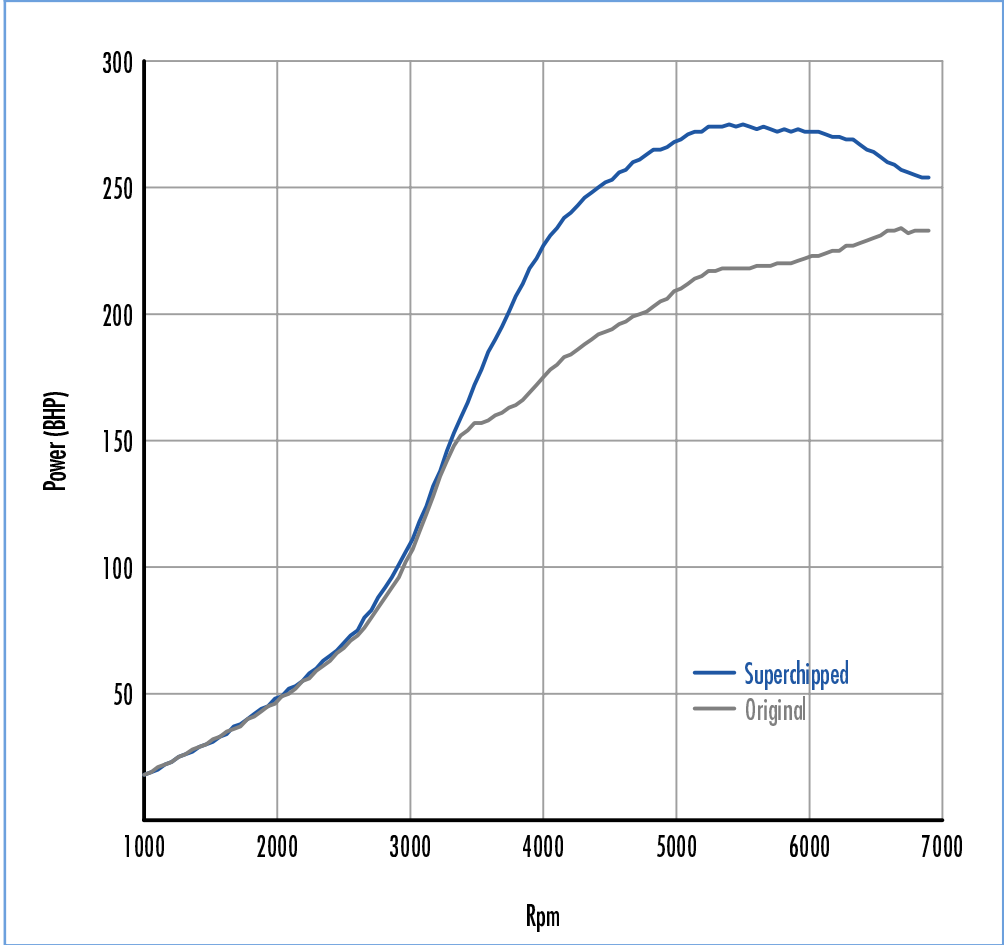

Power **62 BHP increase @ 4753 Rpm**

Superchipped Max 275 BHP @ 5476 Rpm
Original Max 234 BHP @ 6665 Rpm

Torque **96 Nm increase @ 4185 Rpm**

Superchipped Max 409 Nm @ 4133 Rpm
Original Max 322 Nm @ 3461 Rpm