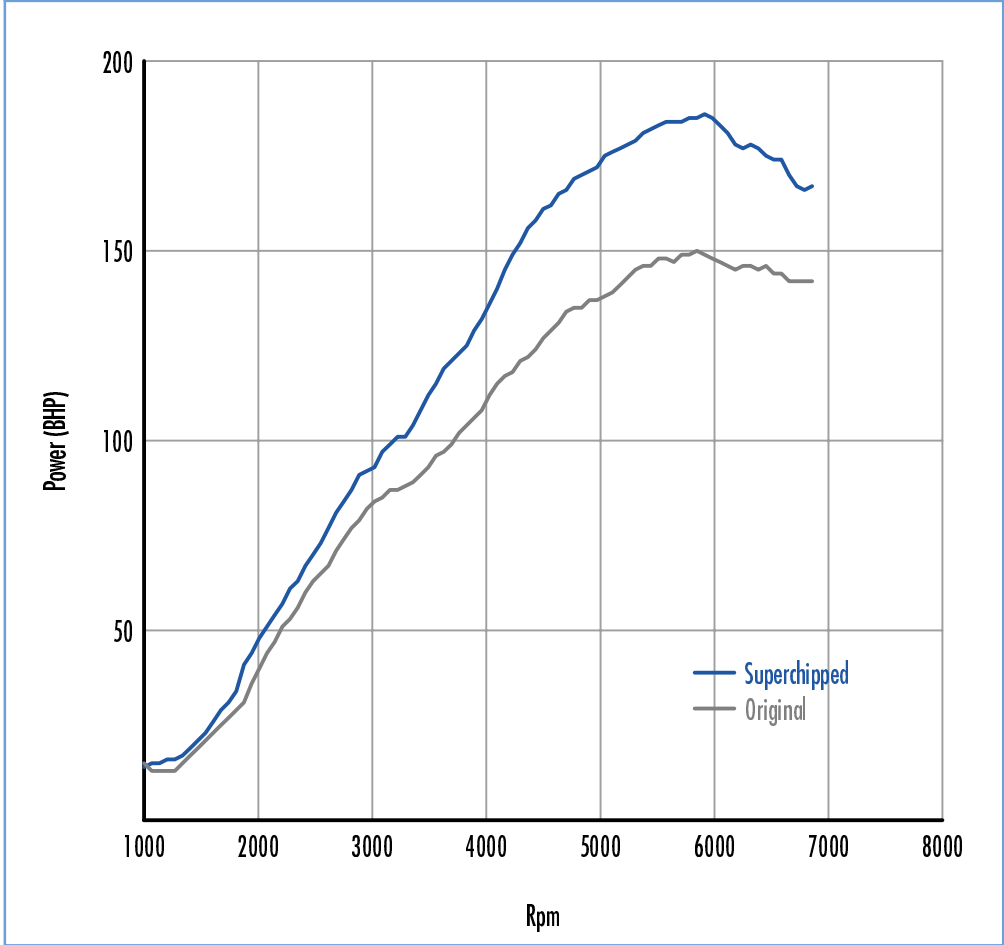

**Power** **37 BHP increase @ 4995 Rpm**

Superchipped Max 186 BHP @ 5872 Rpm  
Original Max 150 BHP @ 5805 Rpm

**Torque** **55 Nm increase @ 4320 Rpm**

Superchipped Max 256 Nm @ 4320 Rpm  
Original Max 204 Nm @ 4657 Rpm