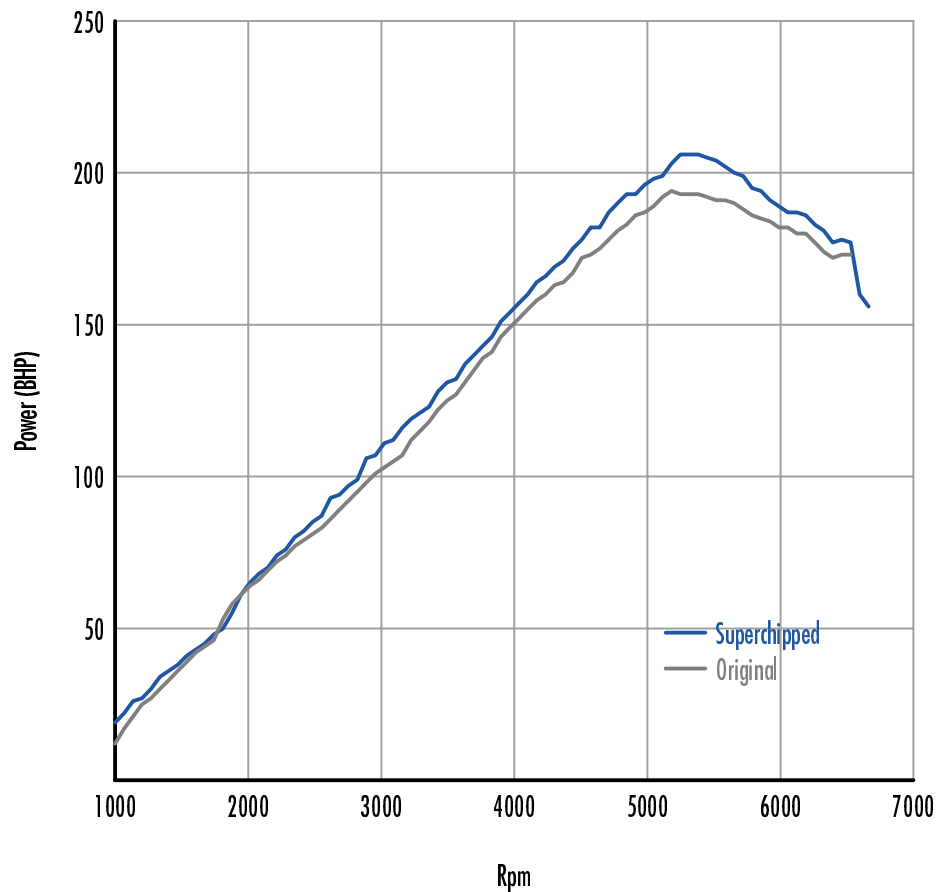

Power

13 BHP increase @ 5197 Rpm

Superchipped Max 206 BHP @ 5332 Rpm

Original Max 194 BHP @ 5130 Rpm

Torque

21 Nm increase @ 3105 Rpm

Superchipped Max 286 Nm @ 4522 Rpm

Original Max 273 Nm @ 4455 Rpm