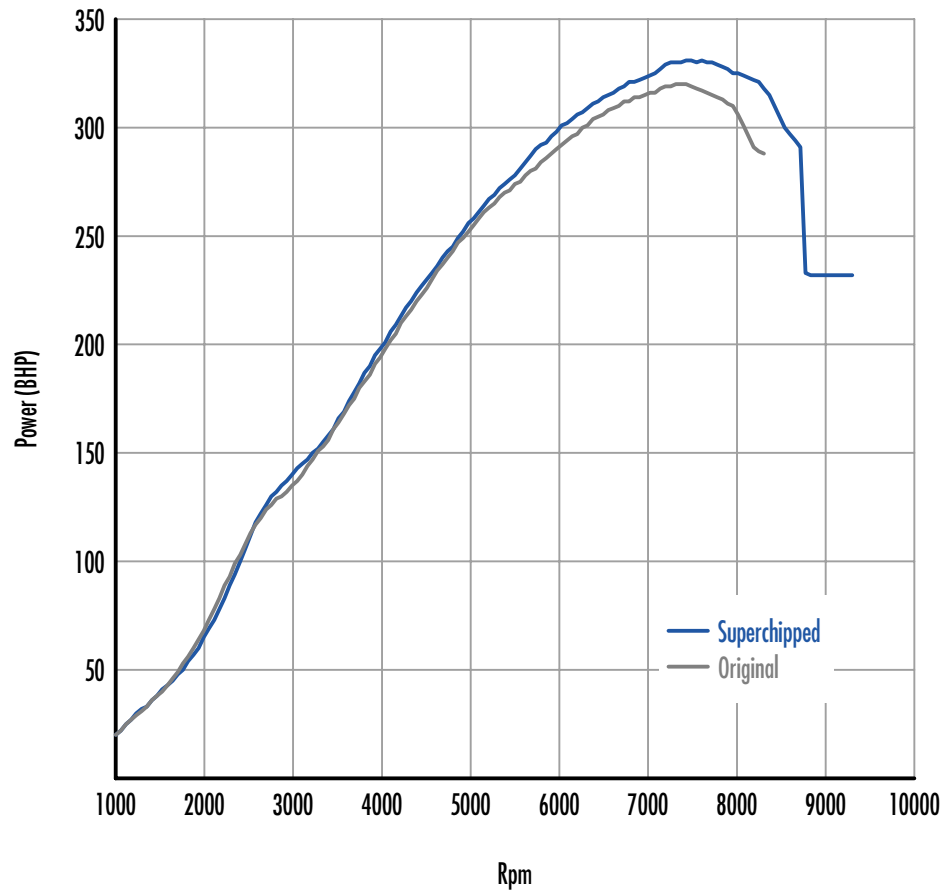

**Power**

**15 BHP increase @ 7700 Rpm**

Superchipped Max 331 BHP @ 7583 Rpm

Original Max 320 BHP @ 7408 Rpm

**Torque**

**14 Nm increase @ 7700 Rpm**

Superchipped Max 367 Nm @ 4958 Rpm

Original Max 362 Nm @ 4841 Rpm