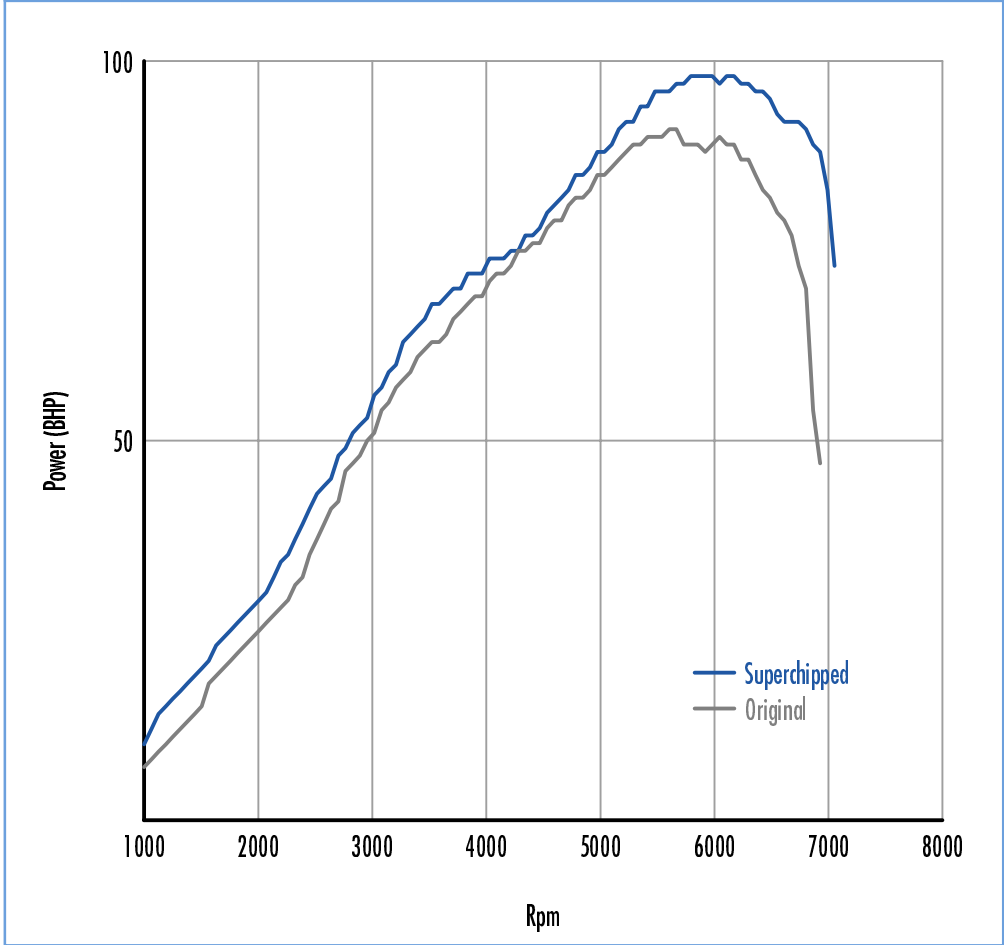

Power **19 BHP increase @ 6713 Rpm**

Superchipped Max 98 BHP @ 6143 Rpm
Original Max 91 BHP @ 5562 Rpm

Torque **16 Nm increase @ 2406 Rpm**

Superchipped Max 138 Nm @ 3230 Rpm
Original Max 130 Nm @ 3312 Rpm